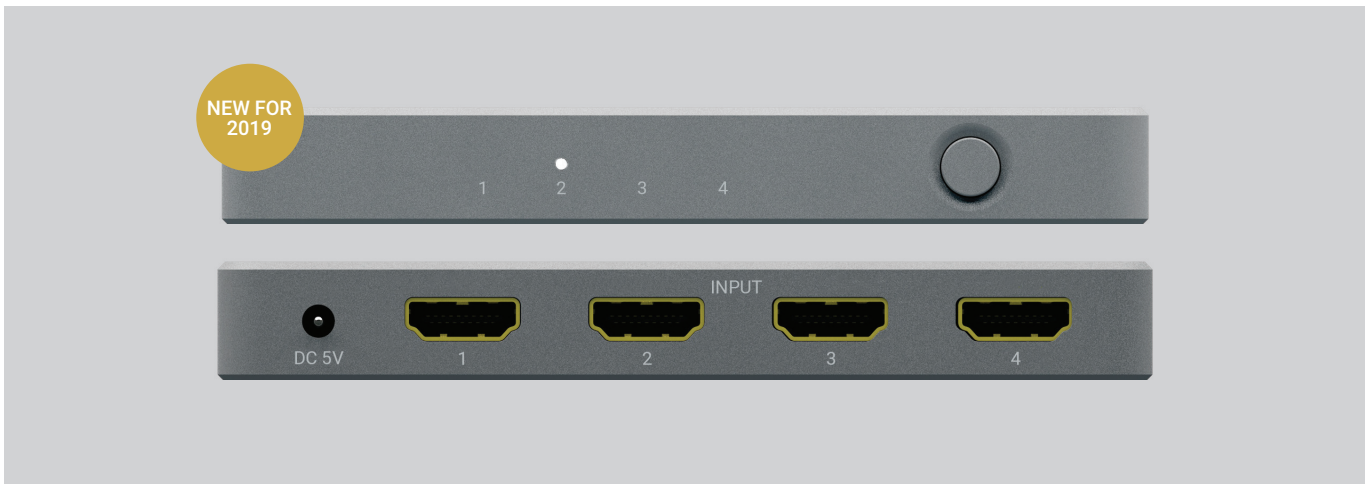

Switcher MAX (4x1)

Product code: SWITCHERMAX41

The 4x1 Switcher MAX is an Ultra HD Premium™ 4x1 HDMI 2.0 switcher with maximum bandwidth capabilities, the ultimate switch option for cinema purists, it supports the full HDMI 2.0 (a/b) 18Gbps max data rate, capable of carrying the most premium UHD/4K 60 4:4:4 content, with all HDR formats (10 & 12-bit), Dolby Vision®, HDR10+ and HLG.

Features

HDMI® 2.0 (a/b) HDCP 2.2 compliant
18Gbps data rate throughout
Supports all resolutions up to and inc. Ultra HD 4K 60 4:4:4
Supports all current High Dynamic Range (HDR) formats
Supports all current audio formats up to Dolby Atmos® and DTS:X®
Built-in equalizer and re-timer

Specification

Form factor	Lightweight slender aluminium enclosure
Inputs / outputs	4 HDMI / 1 HDMI
Transmission tech	Native HDMI
Video bandwidth	18GBPS
ESD protection	± 8kV (air-gap discharge) ± 4kV (contact discharge)
Device / Package weight	195g
TX/RX Dimensions (W/D/H)	120.97 / 79.17 / 16mm
Power supply output	DC 5V/1A (US/EU standards, CE/FCC/UL certified)
Operating temperature	0°C ~ 40°C / 32°F ~ 104°F
Storage temperature	-20°C ~ 60°C / -4°F ~ 140°F
Relative humidity	20~90 % RH (non-condensing)
Power consumption	1 W
Guarantee	2-year guarantee