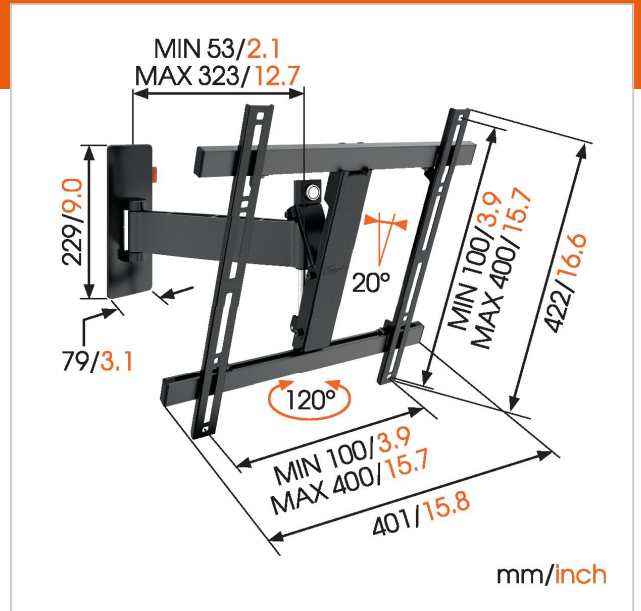

### Key Benefits

- Easily level your TV even after installation
- Guide your cables
- Simply Smart Value: Great comfort for an affordable price
- Tilt (up to 20°) to avoid reflections
- Use the app and mark the first drilling hole easily!

### TV bracket with turning function for TVs up to 20 kg

The WALL 3225 full motion TV bracket is a very popular wall mount. The WALL 3225 is suitable for securely mounting virtually any model of TV, from 32" to 55" (81-140 cm), on the wall. The maximum turning angle is 120° and the max. tilting angle is 20°.

### Your TV moves in all directions

Mount your TV on the wall with a full motion WALL TV bracket for the best view of your TV from anywhere in the room. You simply turn the TV towards you. You never again have to worry about annoying reflections. With the WALL full-motion wall mount, you can turn your TV to any desired position.

## Specifications

Product type number	WALL 3225
Article number (SKU)	8352120
Colour	Black
EAN single box	8712285335402
Product size	M
TÜV certified	Yes
Tilt	Tilt up to 20°
Turn	Motion (up to 120°)
Guarantee	Lifetime
Min. screen size (inch)	32
Max. screen size (inch)	55
Max. weight load (kg)	20
Min. hole pattern	100mm x 100mm
Max. hole pattern	400mm x 400mm
Max. bolt size	M8
Max. height of interface (mm)	422
Max. width of interface (mm)	401
Cable management	Cable clip
Max. distance to the wall (mm)	320
Min. distance to the wall (mm)	55
Number of pivot points	2
Universal or fixed hole pattern	Universal
What's in the box	<ul style="list-style-type: none"> <li>• Mounting instructions</li> <li>• TV mount guide app</li> <li>• TV mounting kit</li> <li>• Wall mount</li> </ul>